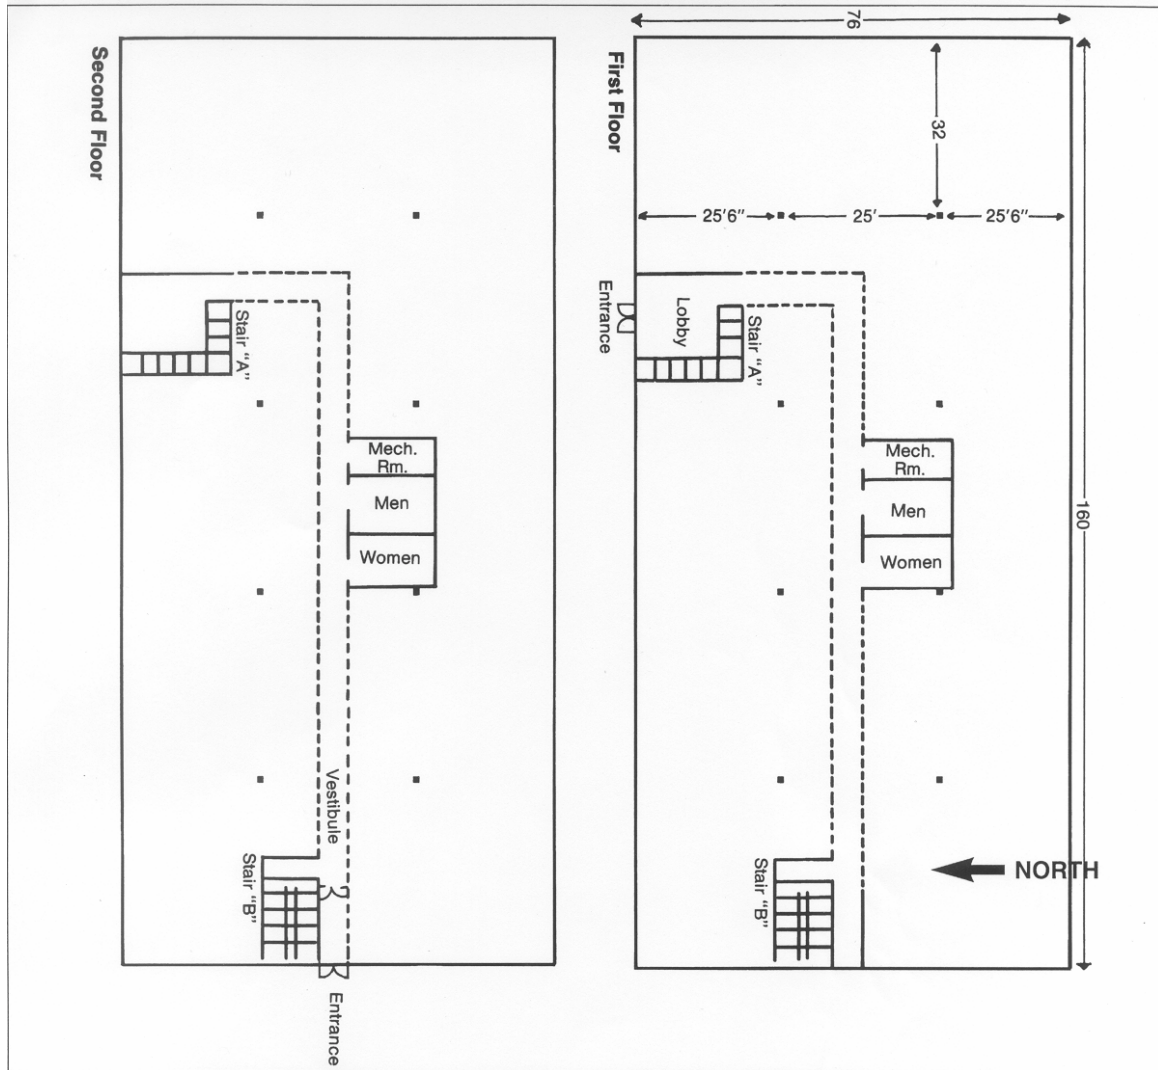

Washington Drive Executive Center

HIGHLIGHTS:

- Exceptional leasing value
- Abundant parking
- Local ownership and management

For further information contact:

Joel Buttenhoff

Phone: 952.401.1805

Fax: 952.401.1819